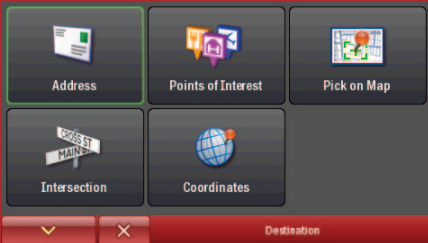

RightWay®

550

Complete GPS Navigation Device At An Affordable Price!

Clear Turn

New easy to use address entry

Lane Assist

Straightforward user interface

Over 1 million points of interest

NEW FEATURES

- **MapSure Service with downloadable map updates**
- **Free quarterly full map updates:** The latest map of the North American road network available every quarter for download through 12/31/10
- **45 day map update commitment:** Report road or address changes directly to data@alk.com. We'll verify the information, add it to our maps and distribute it to everyone through an update within 45 days
- **FREE monthly maintenance updates:** These include emergency road closures, updates, reported by users and other improvements
- Clear Turn & Lane Assist for navigating complex interchanges on major interstates
- English, French and Spanish language options

www.RIGHTWAYGPS.com

Navigation Features

- Detailed Street Maps of USA
- Intuitive User Interface With Predictive Text Data Entry
- Voice Prompts (e.g. "In 1 mile, turn right")
- Street Name Text-to-Speech (e.g. "Turn right on 1st Avenue")
- Clear Turn (on major highways)
- Lane Assist (on major highways)
- Destination Entry by City, Zip Code, House Number, Street, or Intersection
- 2D & 3D Driving Views
- Driver Safety View
- Itinerary View
- Choice of Route Set-Up
- Automatic Re-Route
- Route Avoidance Options
- Over 1 Million Points of Interest
- Pre-trip Planning, Preview, and Route Optimization
- Multi-stop Route Optimization
- Personalized Route Options (e.g. RV, bicycle, fastest, etc.)
- Downloadable Map Updates
- Gas Calculator
- Automatic day/night mode

128 MB RAM

Memory Card Slot

2GB NANDFlash

Map Data

ALK

Preloaded Maps

United States

Ability to Add Maps