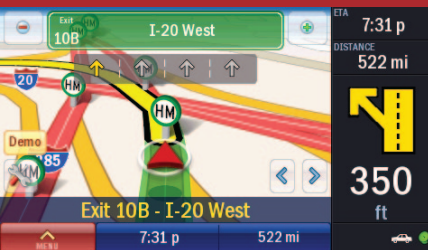

RightWay®

550

Complete GPS Navigation Device At An Affordable Price!

Clear Turn

New easy to use address entry

Lane Assist

Straightforward user interface

Over 1 million points of interest

NEW FEATURES

- **MapSure Service with downloadable map updates**
- **Free quarterly full map updates:** The latest map of the North American road network available every quarter for download through 12/31/10
- **45 day map update commitment:** Report road or address changes directly to data@alk.com. We'll verify the information, add it to our maps and distribute it to everyone through an update within 45 days
- **FREE monthly maintenance updates:** These include emergency road closures, updates, reported by users and other improvements
- Clear Turn & Lane Assist for navigating complex interchanges on major interstates
- English, French and Spanish language options

www.RIGHTWAYGPS.com

Navigation Features

- Detailed Street Maps of USA
- Intuitive User Interface With Predictive Text Data Entry
- Voice Prompts (e.g. "In 1 mile, turn right")
- Street Name Text-to-Speech (e.g. "Turn right on 1st Avenue")
- Clear Turn (on major highways)
- Lane Assist (on major highways)
- Destination Entry by City, Zip Code, House Number, Street, or Intersection
- 2D & 3D Driving Views
- Driver Safety View
- Itinerary View
- Choice of Route Set-Up
- Automatic Re-Route
- Route Avoidance Options
- Over 1 Million Points of Interest
- Pre-trip Planning, Preview, and Route Optimization
- Multi-stop Route Optimization
- Personalized Route Options (e.g. RV, bicycle, fastest, etc.)
- Downloadable Map Updates
- Gas Calculator
- Automatic day/night mode